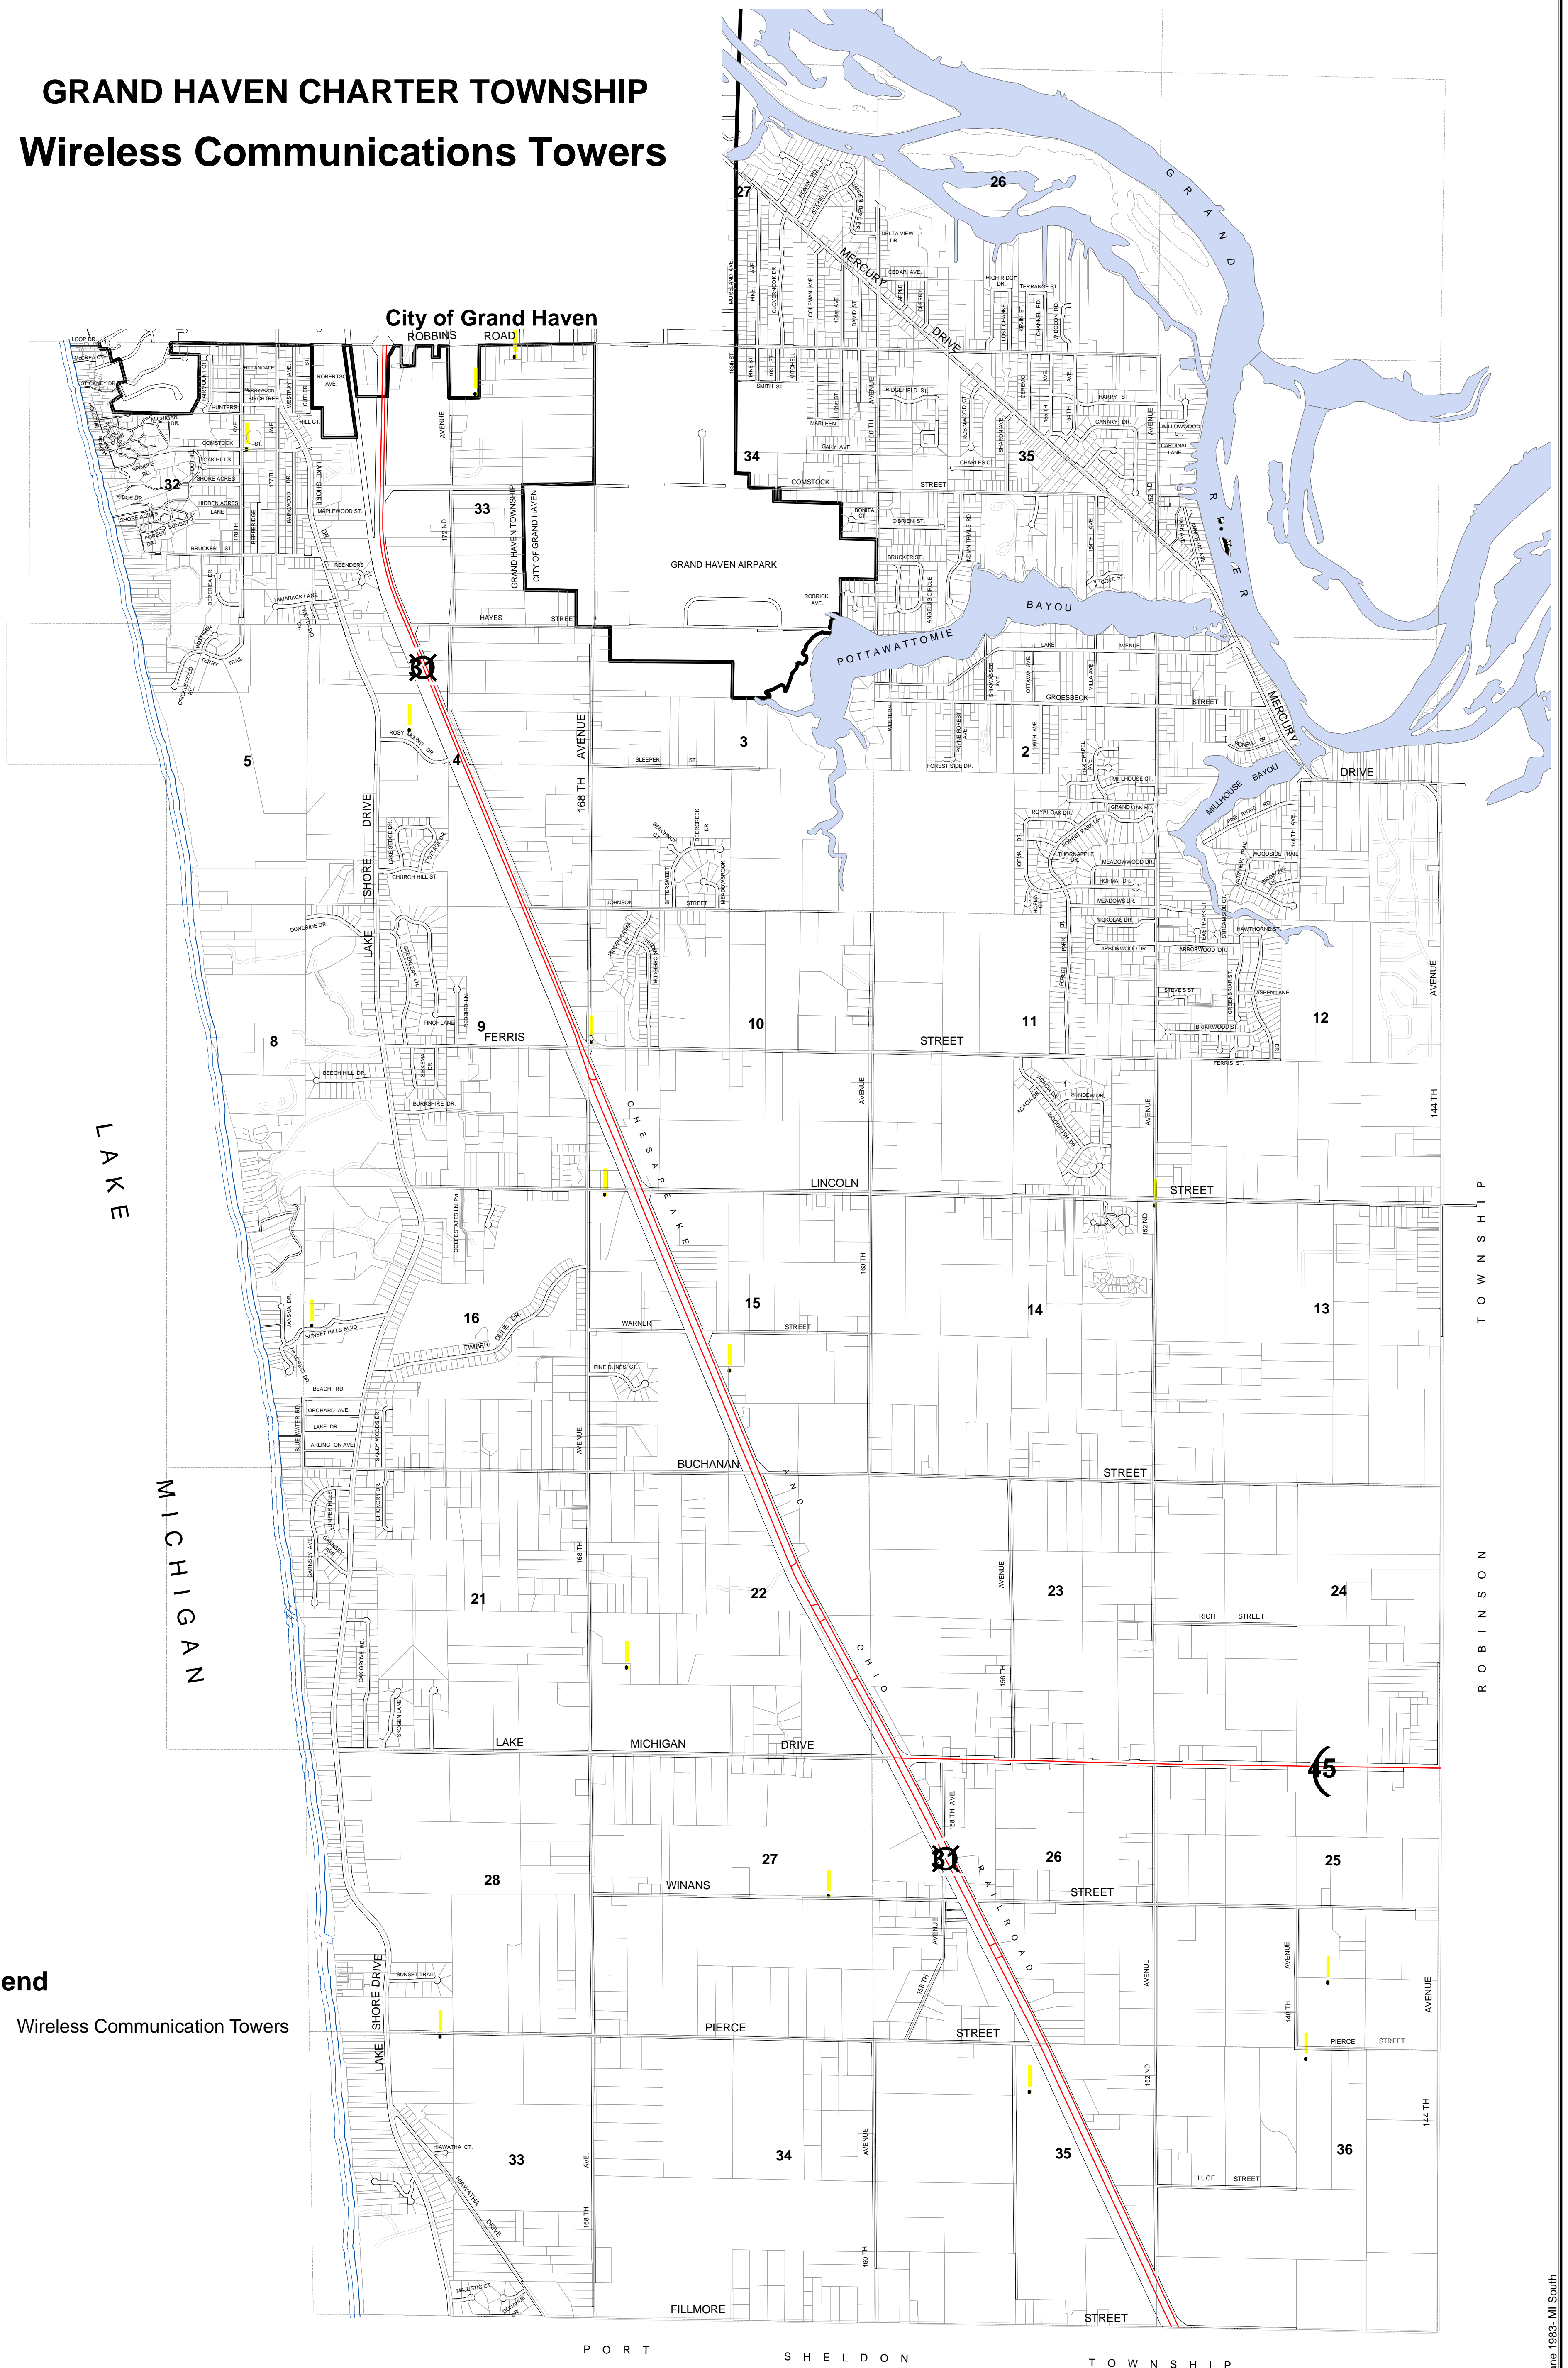

GRAND HAVEN CHARTER TOWNSHIP Wireless Communications Towers

Legend
 Wireless Communication Towers

Sources:
 Grand Haven Township Community Development Dept.
 Ottawa County GIS - 2005
 Revision Date: October 21, 2005
 Note: Data is subject to change. GHT does not guarantee the accuracy of this map.

2

Coordinate System: State Plane 1983 - MI South