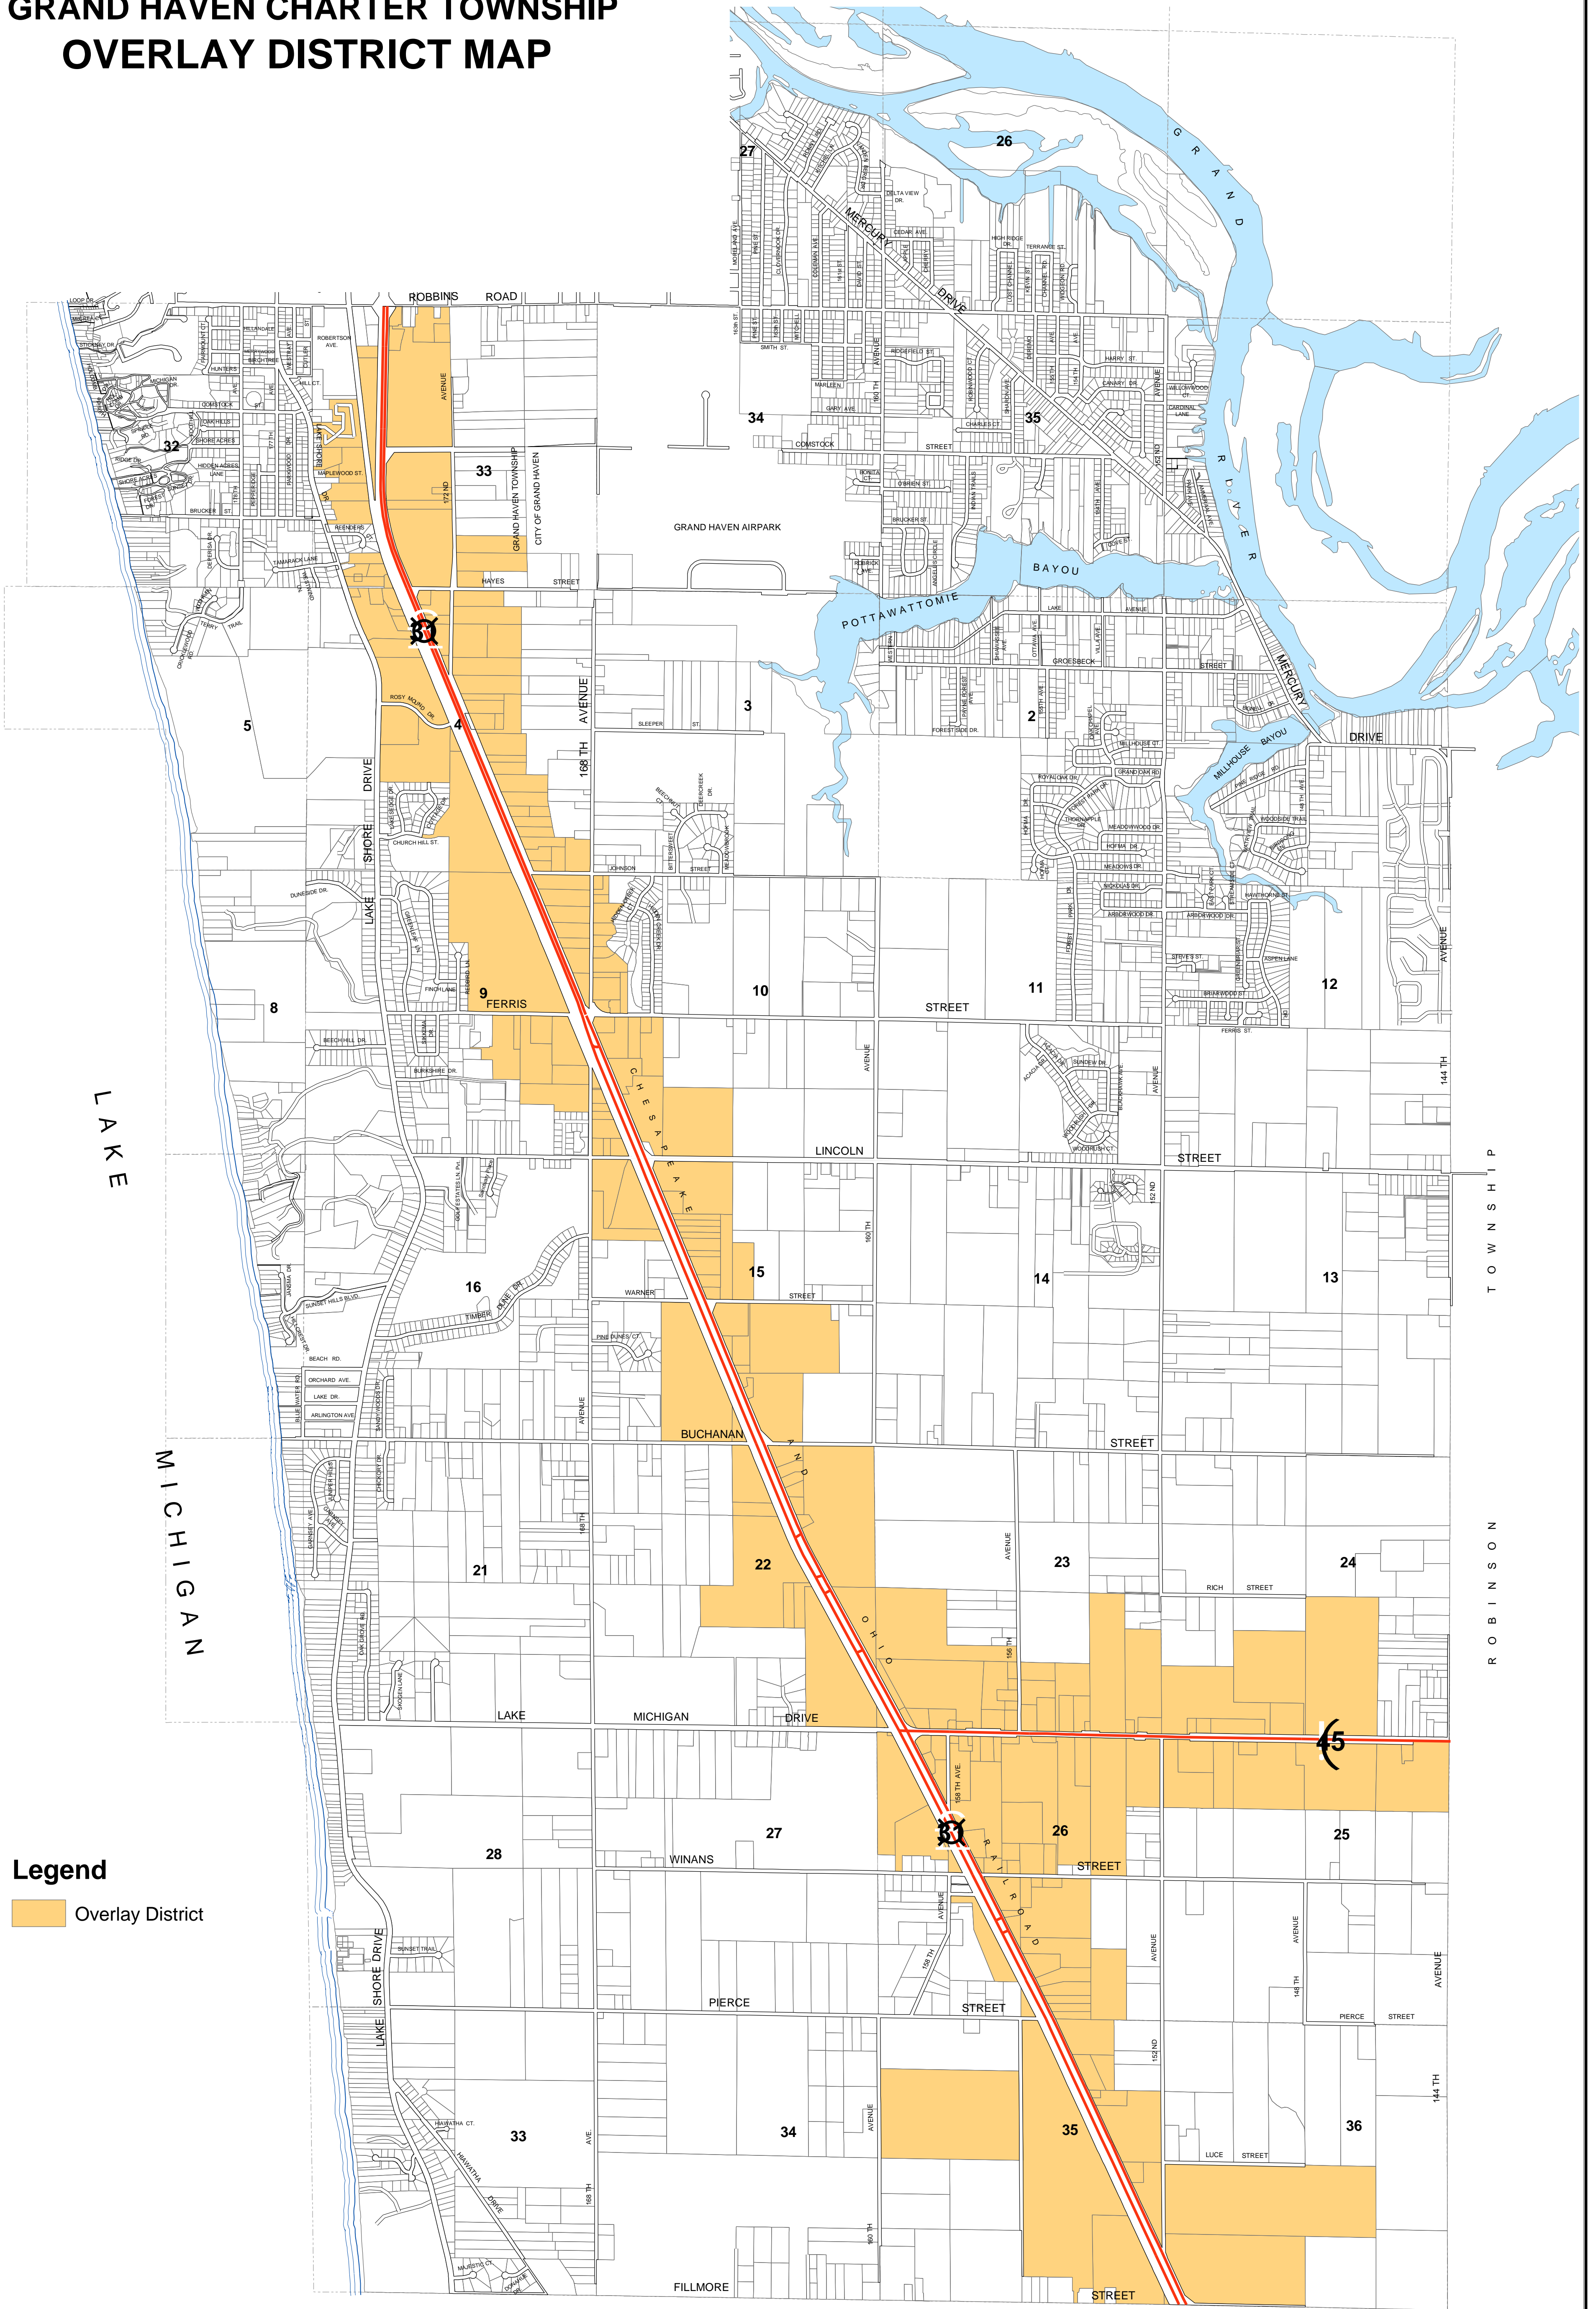

GRAND HAVEN CHARTER TOWNSHIP OVERLAY DISTRICT MAP

Legend
 Overlay District

Sources:
 Grand Haven Township Community Development Dept.
 Ottawa County GIS - 2005
 Revision Date: February 15, 2006

Note: Data is subject to change. GHT does not guarantee the accuracy of this map.