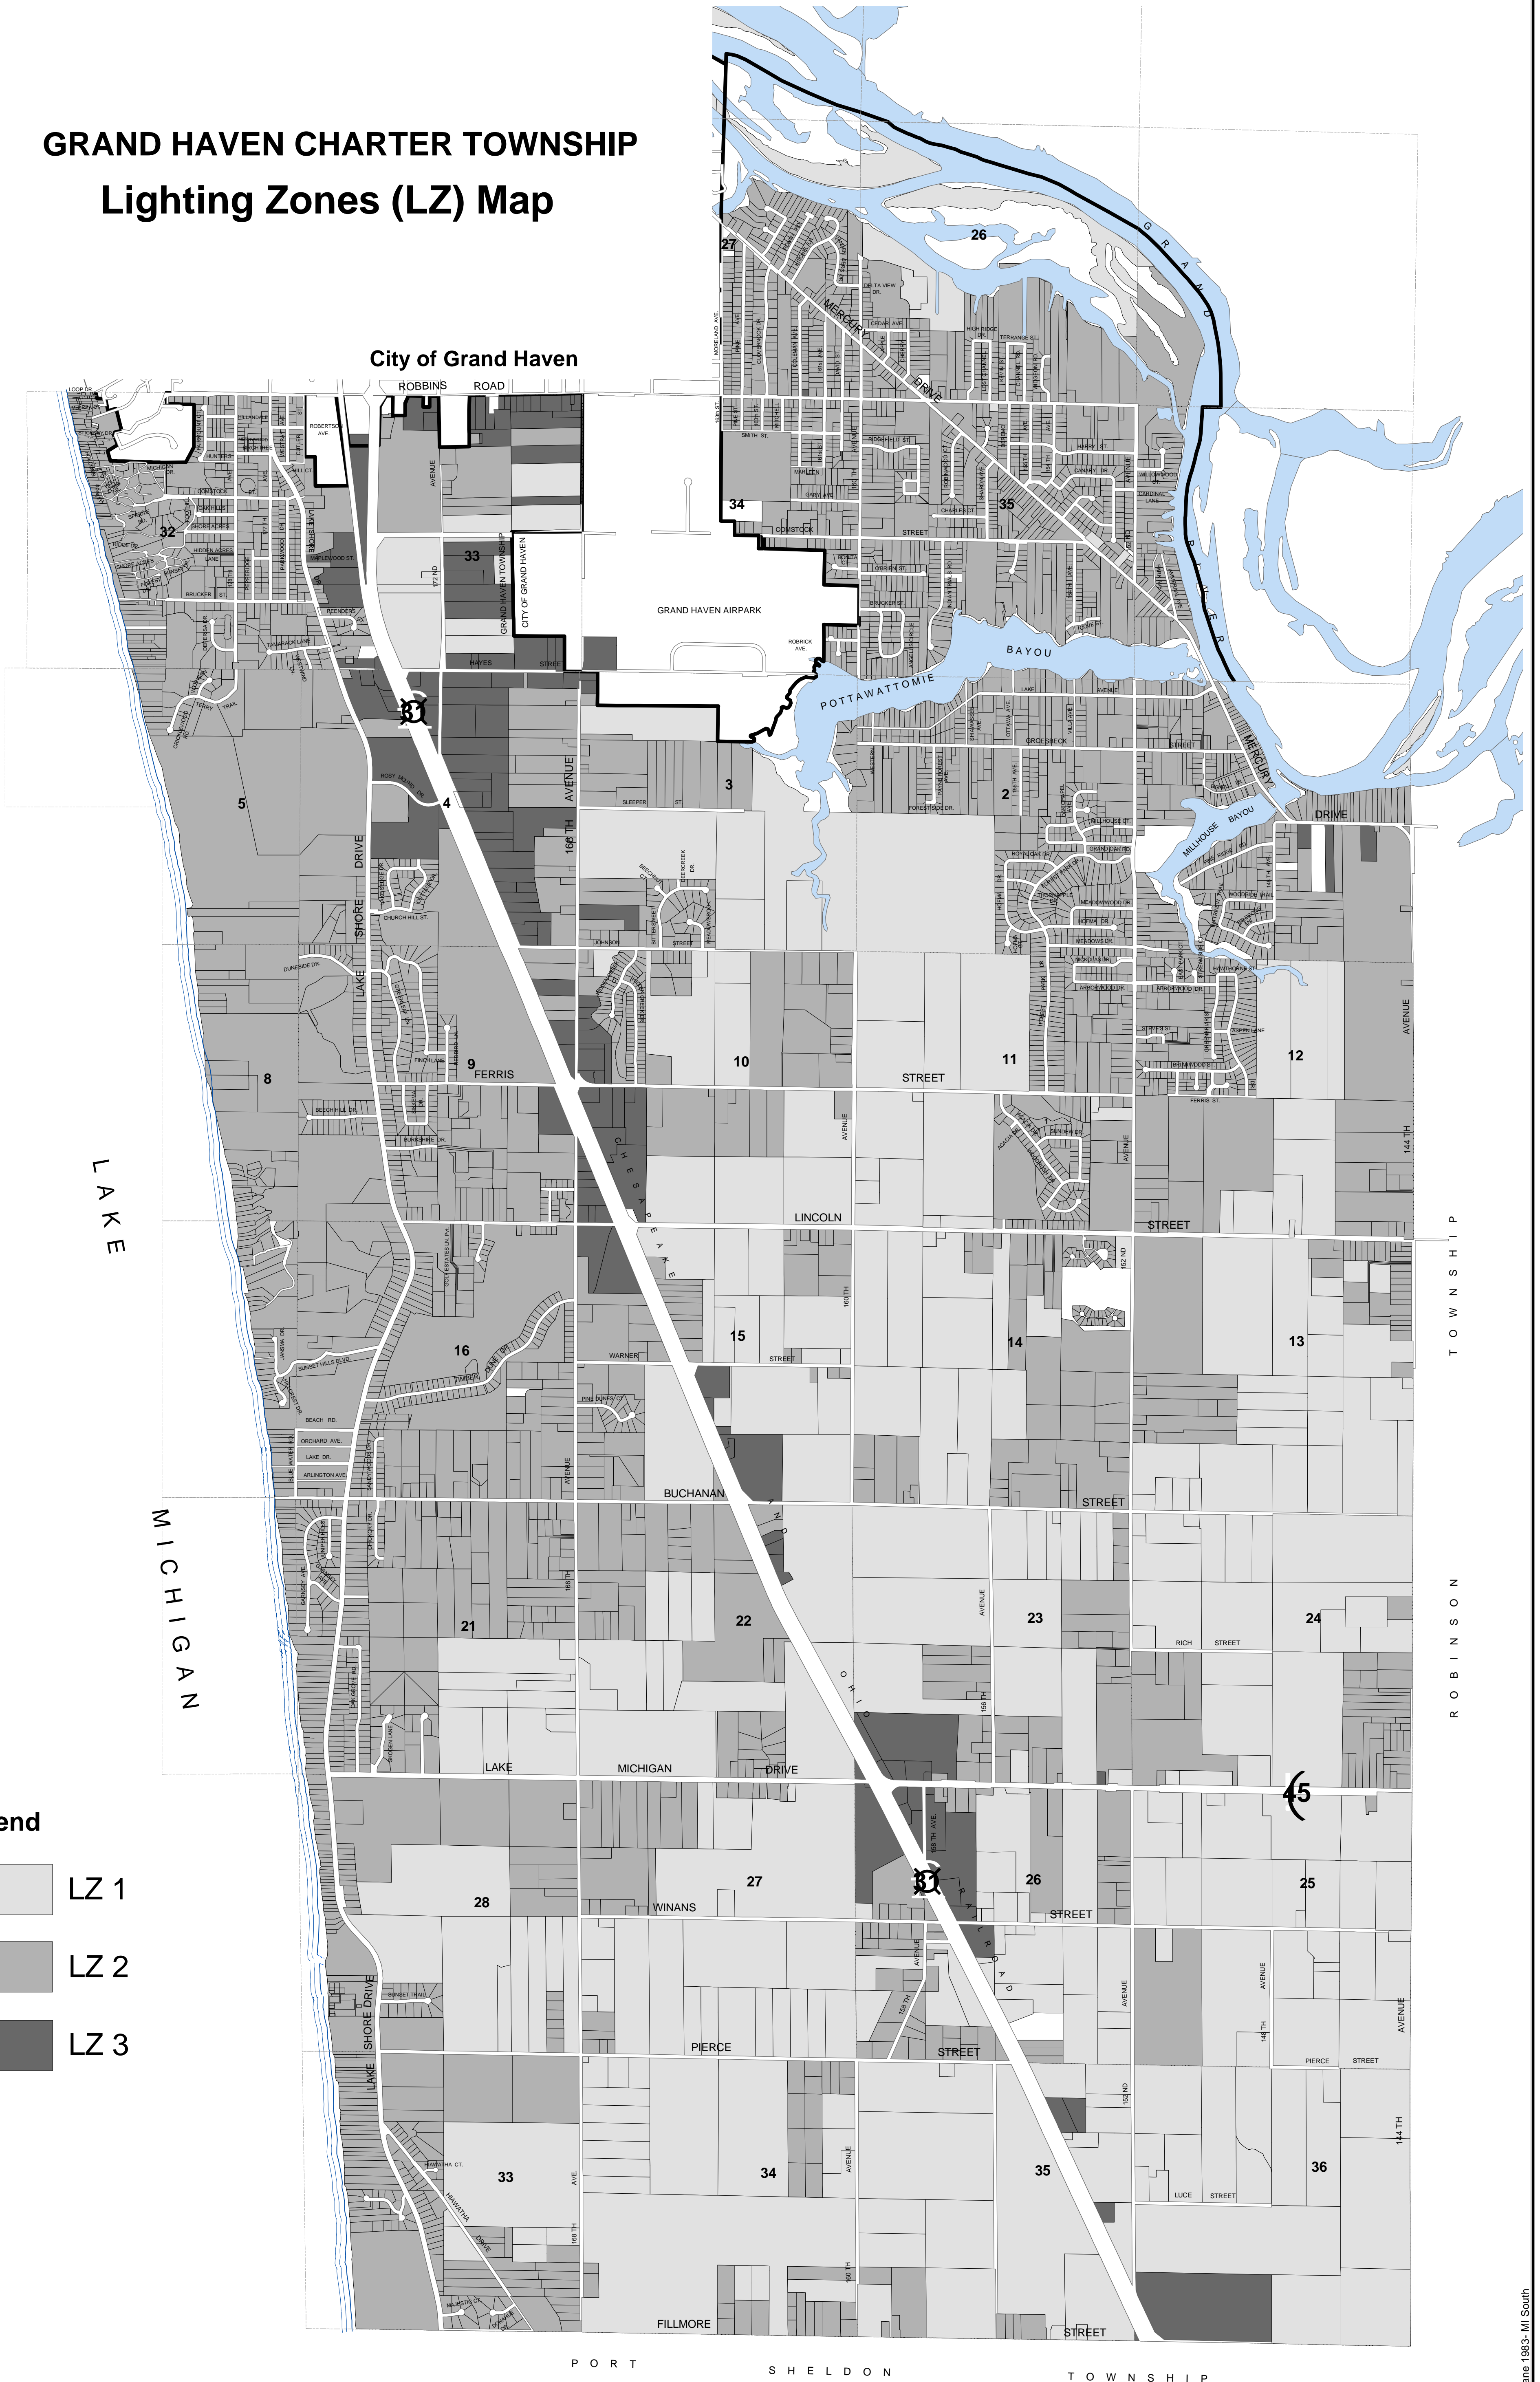

GRAND HAVEN CHARTER TOWNSHIP Lighting Zones (LZ) Map

Legend

-  LZ 1
-  LZ 2
-  LZ 3