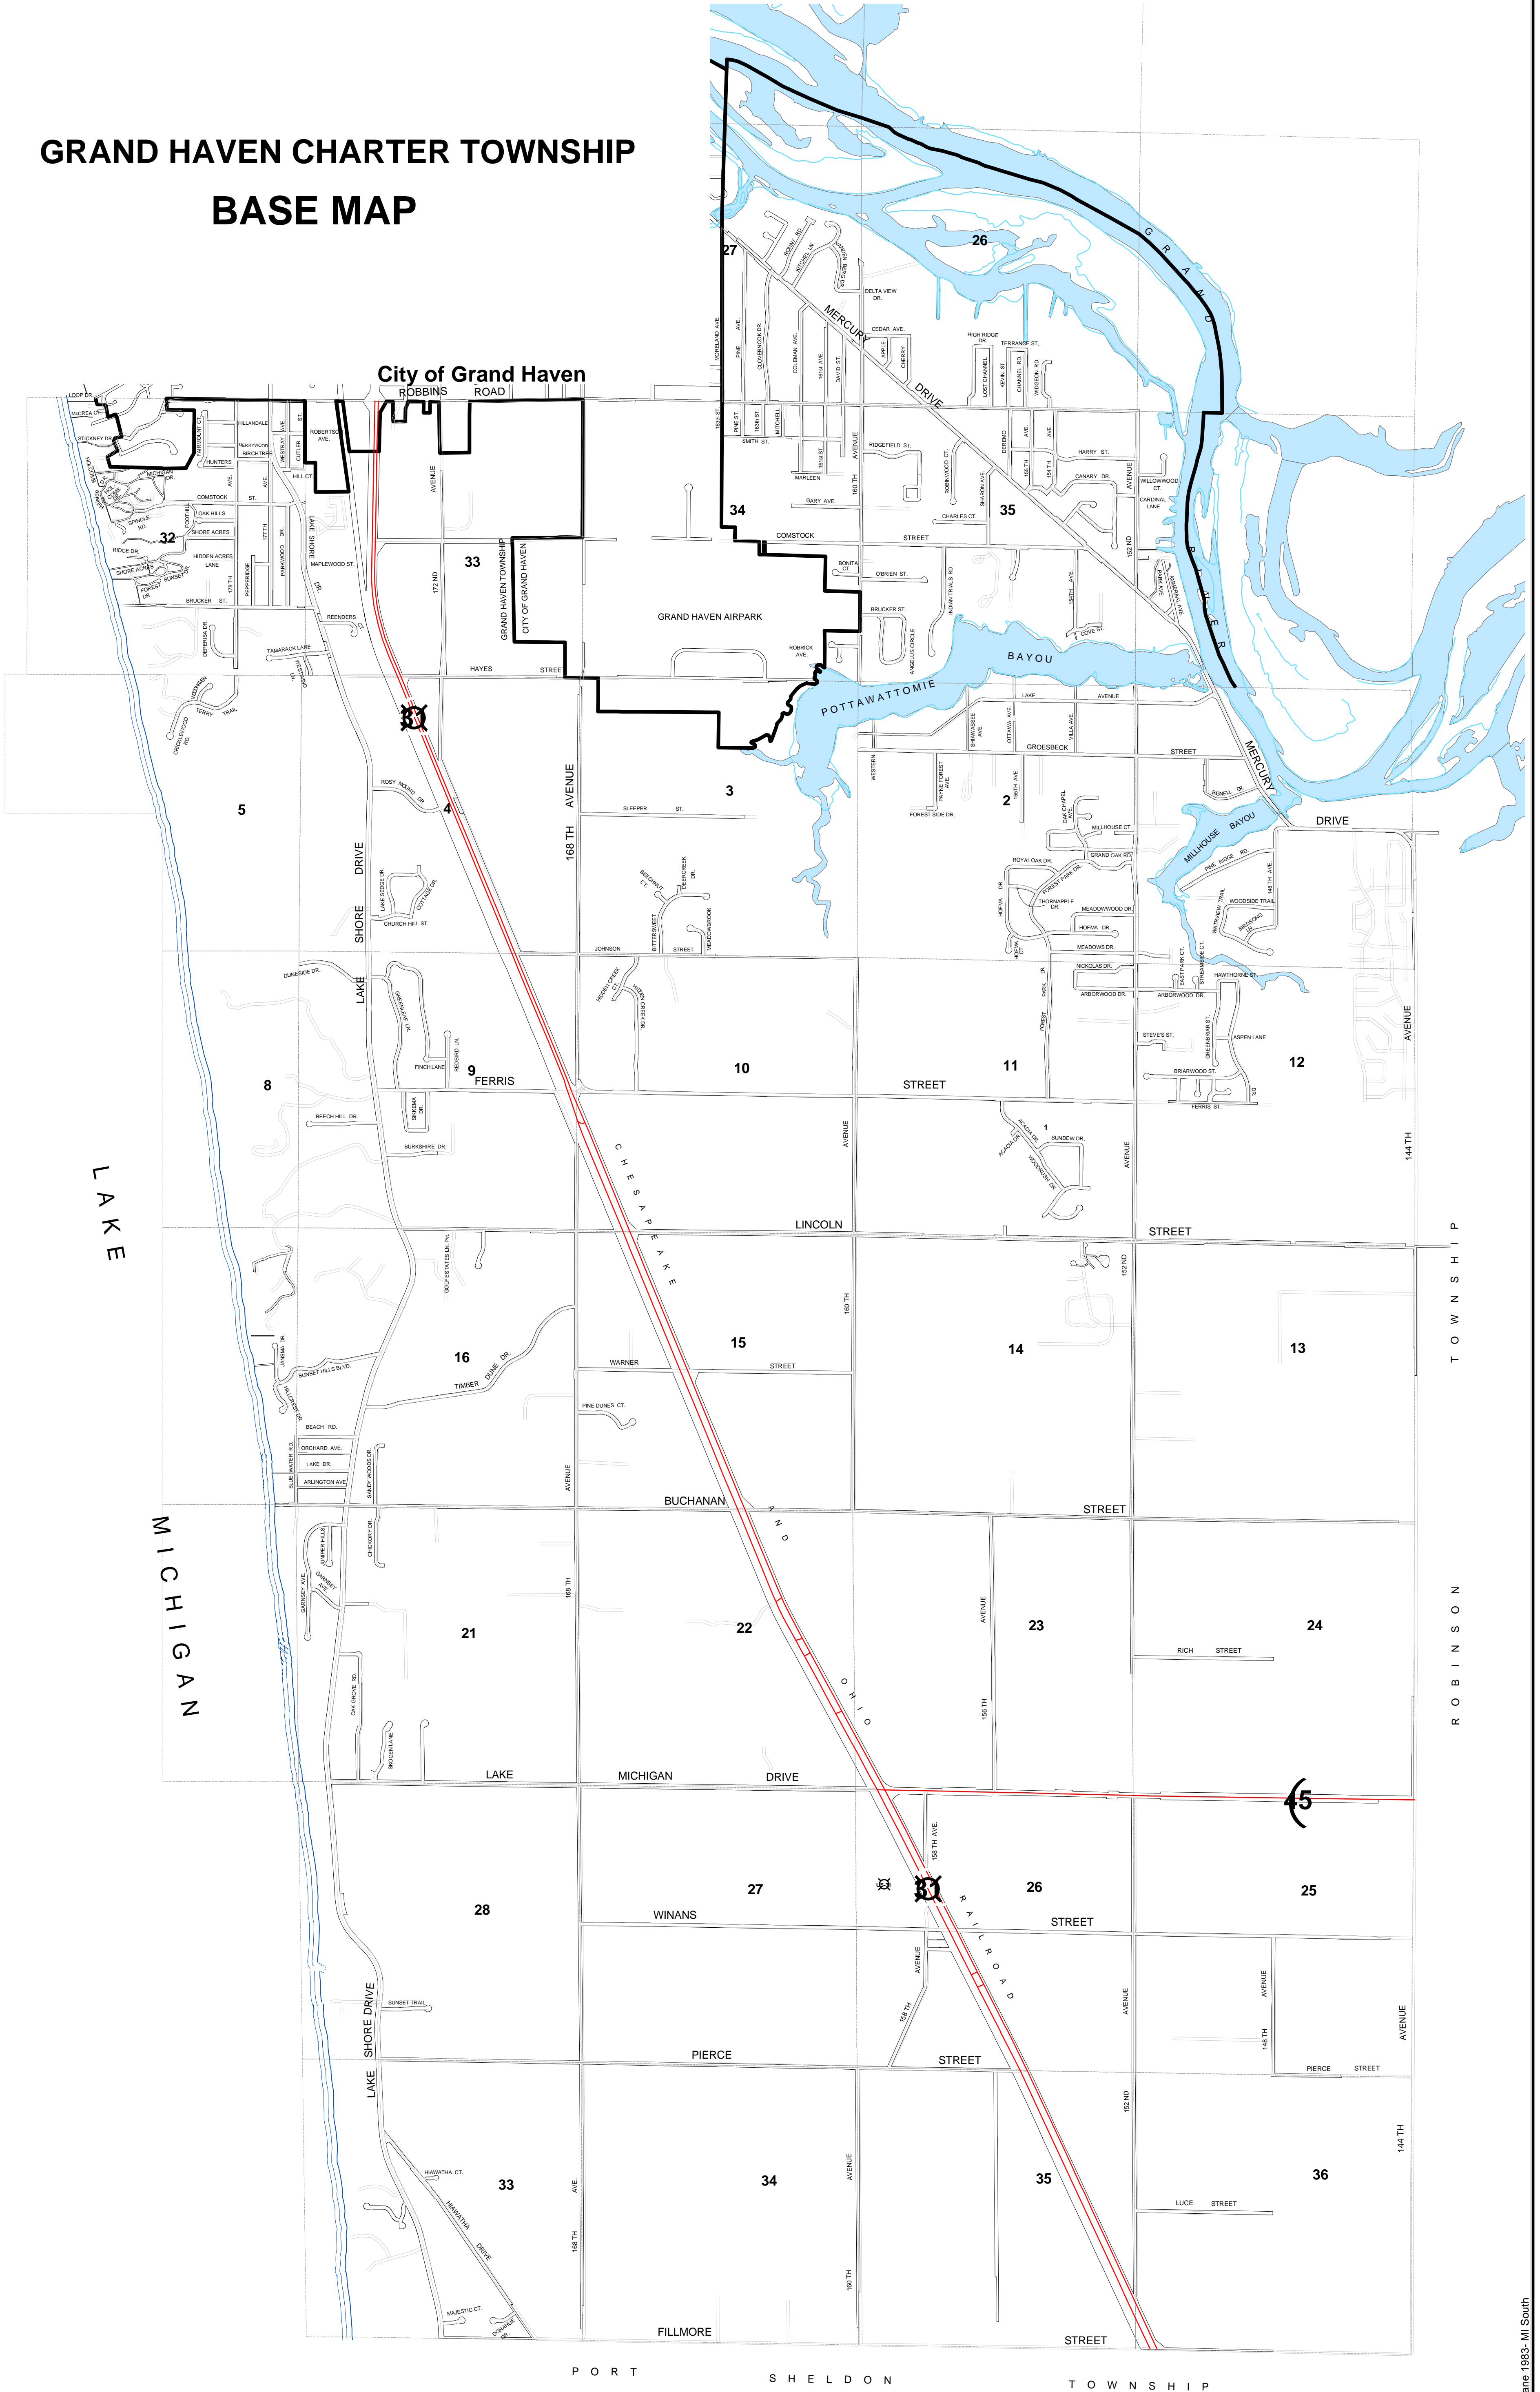

GRAND HAVEN CHARTER TOWNSHIP BASE MAP

Sources:
Grand Haven Township Community Development Dept.
Ottawa County GIS - 2005
Revision Date: October 21, 2005
Note: Data is subject to change. GHT does not guarantee the accuracy of this map.