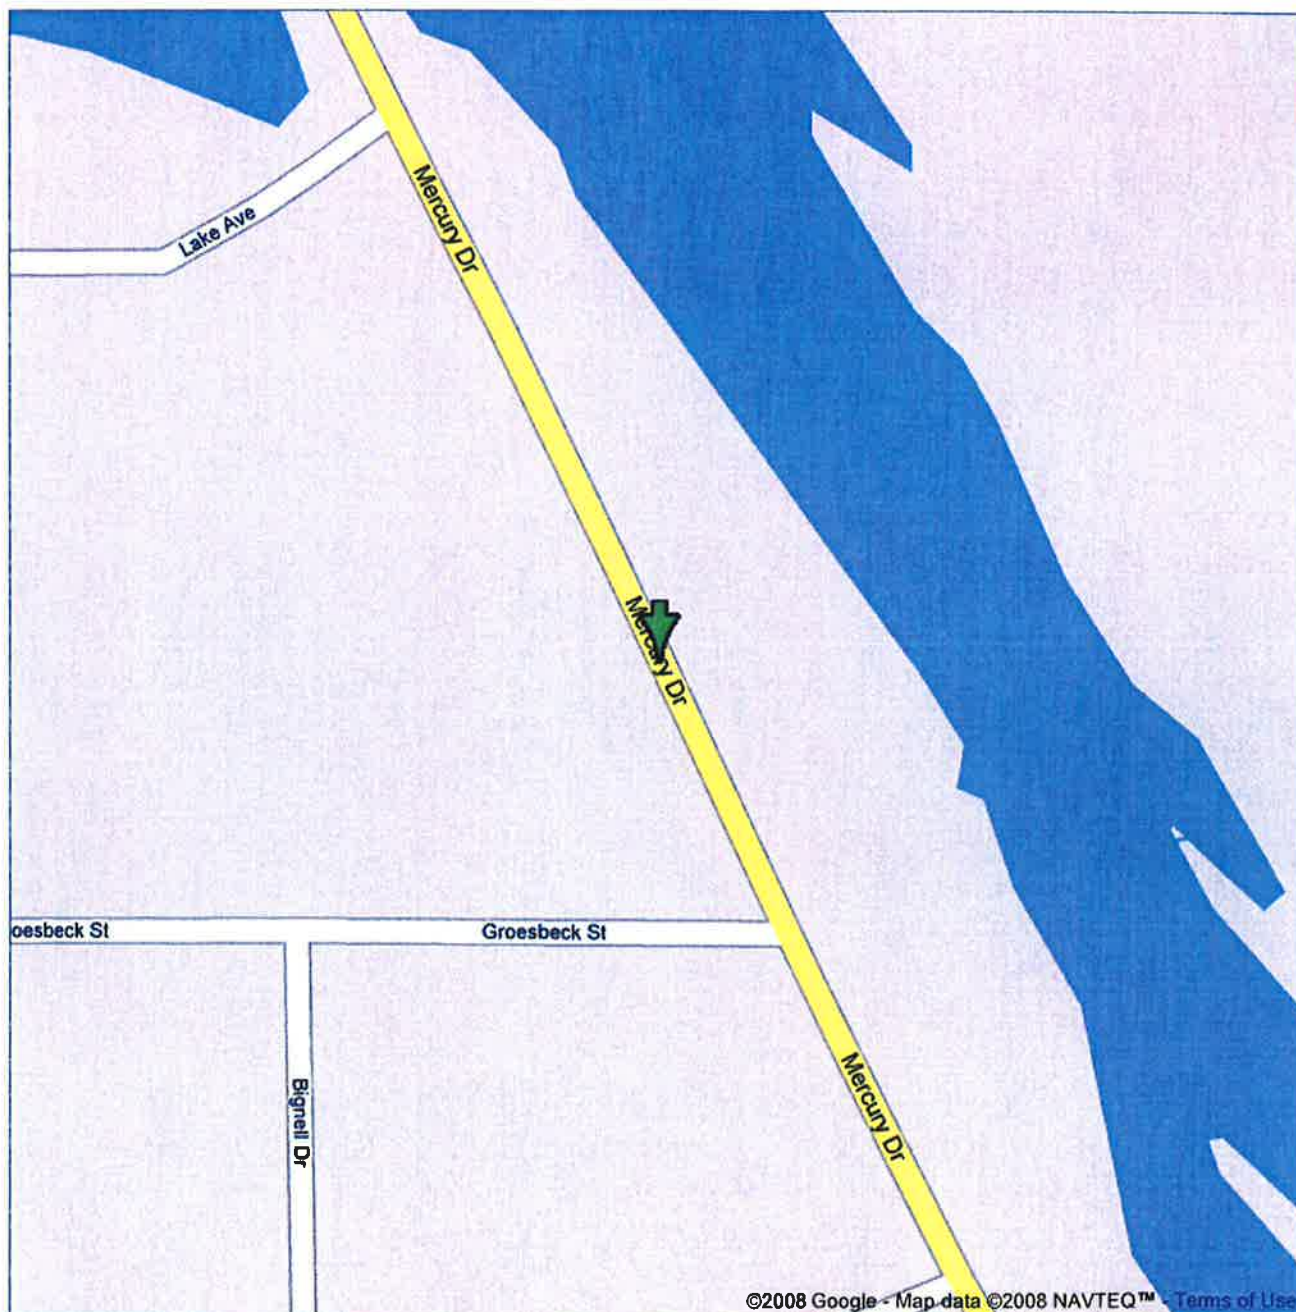

Address
13300 168th Ave
Grand Haven, MI 49417

Notes
*Grand Haven Township
Board Room
Precinct 6*

Address *Hope Ref. Church*
14932 Mercury Dr
Grand Haven, MI 49417

Notes *Precincts 2, 4, + 7*

Address 17306 Church Hill St
Grand Haven, MI 49417

Lakeshore Baptist Church –
Precinct 5

Precincts 1+3

watermark church near U.S. 31, Grand Haven, Ottawa, Michigan

A. Watermark Church
13060 U.S. 31, Grand Haven, MI
(616) 844-7640