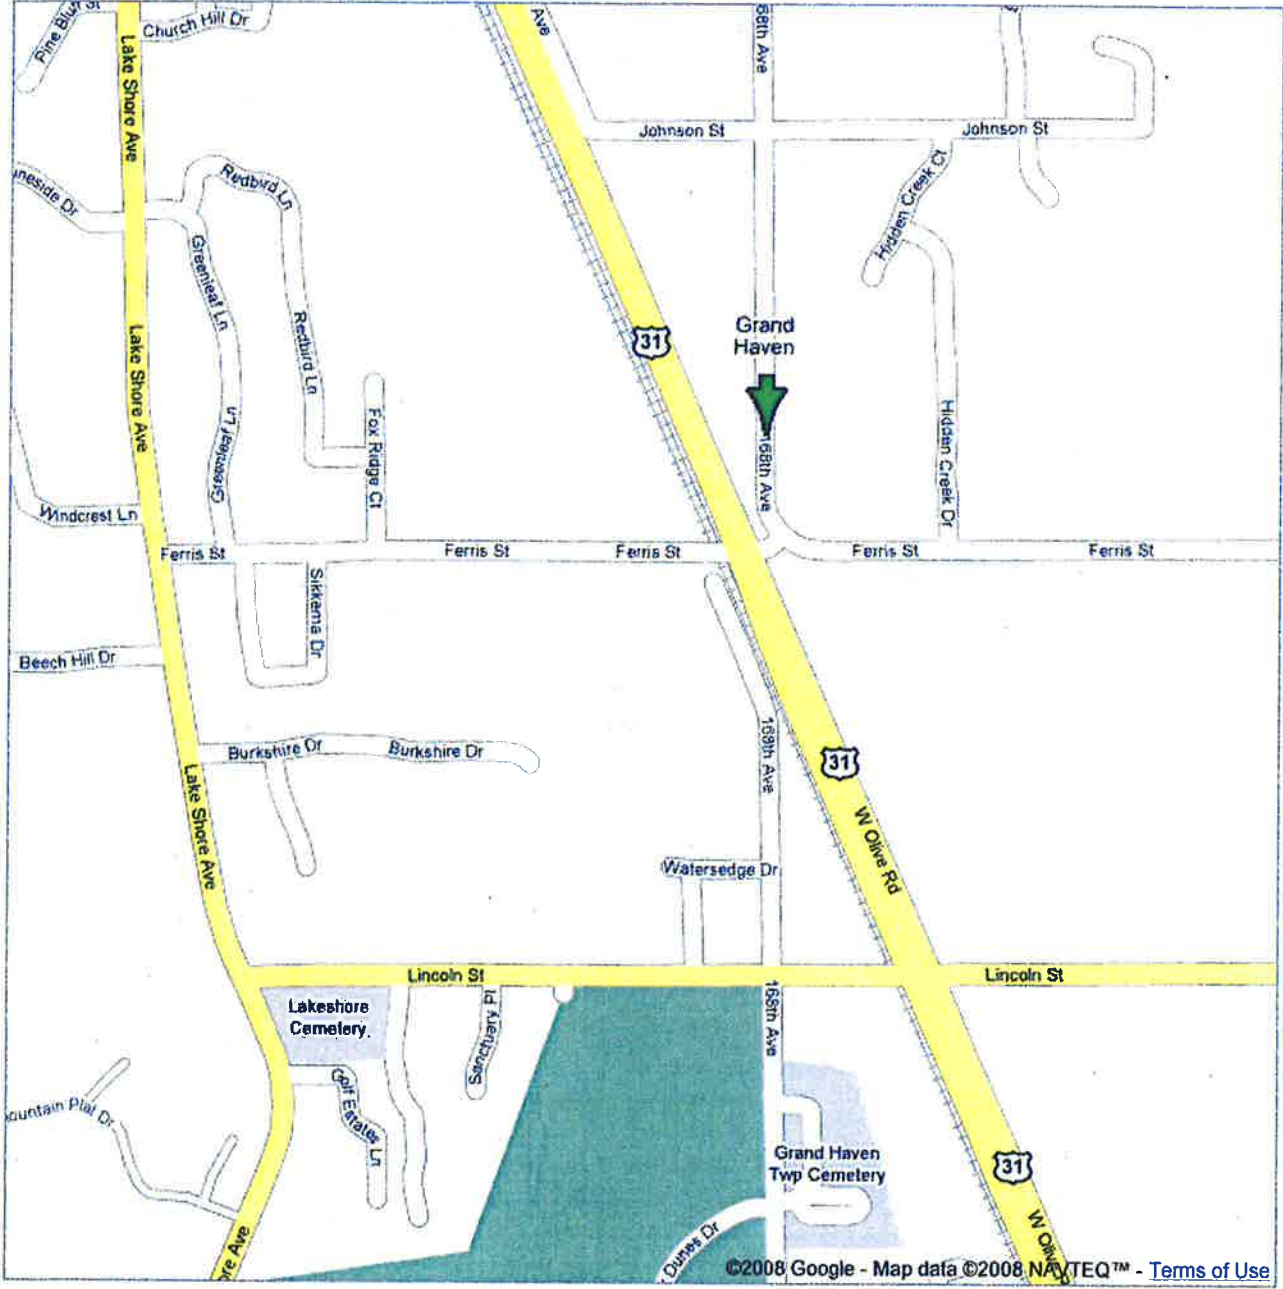

Address
13300 168th Ave
Grand Haven, MI 49417

Notes
*Grand Haven Township
Board Room
Precinct 6*

Address *Hope Ref. Church*
14932 Mercury Dr
Grand Haven, MI 49417

Notes *Precincts 2, 4, + 7*

Address 17306 Church Hill St
Grand Haven, MI 49417

Lakeshore Baptist Church –
Precinct 5

Precincts 1+3

watermark church near U.S. 31, Grand Haven, Ottawa, Michigan

A. Watermark Church
13060 U.S. 31, Grand Haven, MI
(616) 844-7640