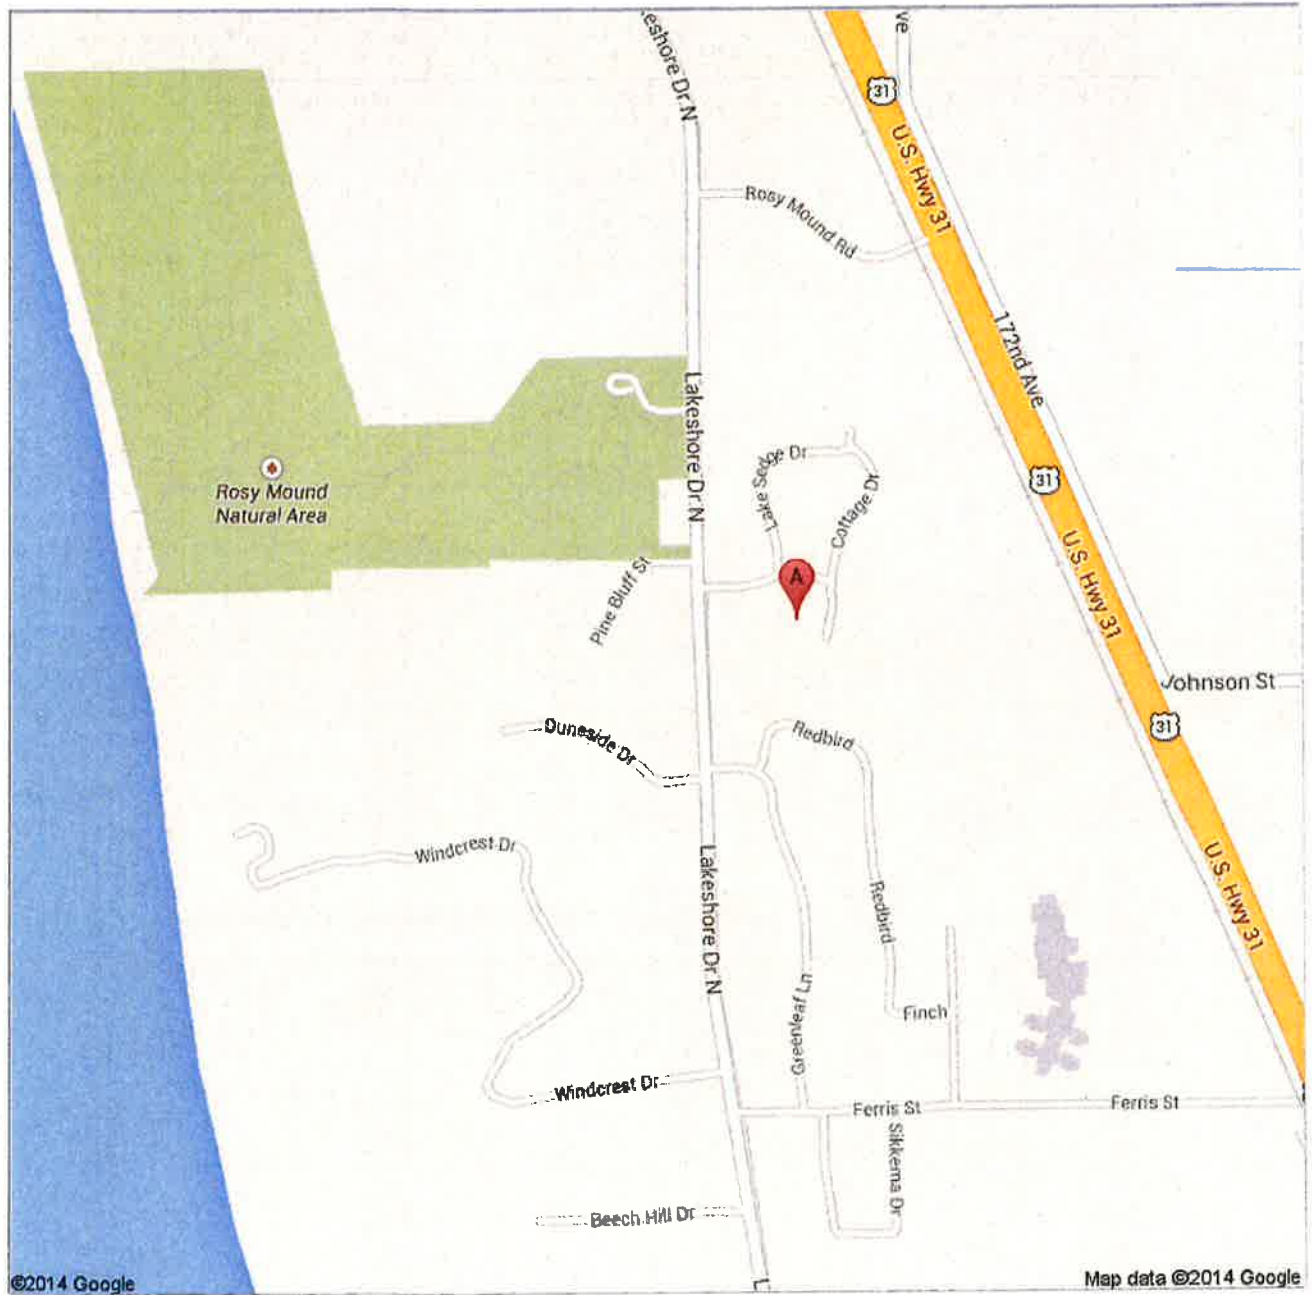

Address
13300 168th Ave
Grand Haven, MI 49417

Notes
*Grand Haven Township
Board Room
Precinct 6*

Address *Hope Ref. Church*
14932 Mercury Dr
Grand Haven, MI 49417

Notes *Precincts 2, 4, + 7*

Address 17306 Church Hill St
Grand Haven, MI 49417

Lakeshore Baptist Church –
Precinct 5

Precincts 1+3

watermark church near U.S. 31, Grand Haven, Ottawa, Michigan

A. Watermark Church
13060 U.S. 31, Grand Haven, MI
(616) 844-7640